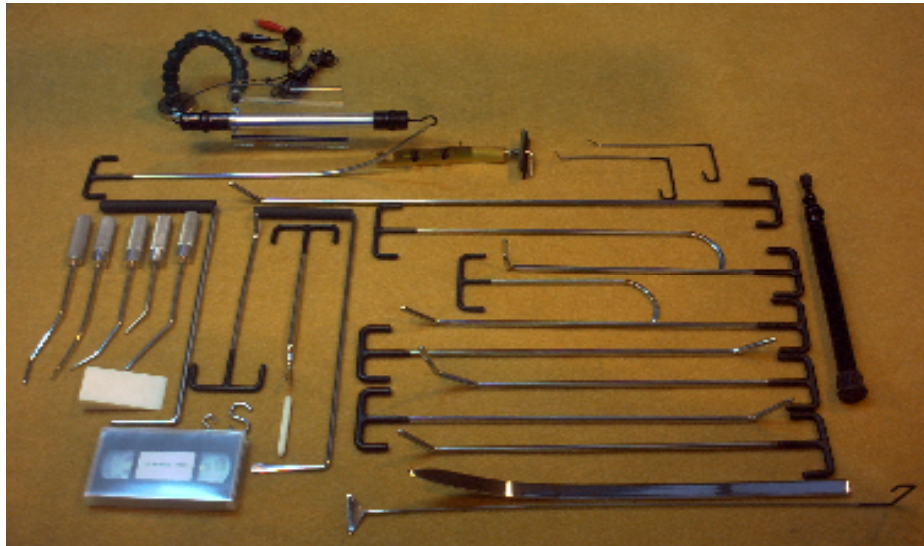

Paintless Dent Removal Kit 466023

Known as PDR, this kit (with training) can successfully remove typical car park dents from metal panels where you have rear access.

The process uses specially designed tools to massage the metal back into its original form.

All our tools are custom made in house ensuring the correct material is selected to suit the intended purpose of the tool.

Items included in the kit

- 23 Custom Made PDR Tools
- Bonnet Prop
- Door Jammer
- Fibre Punch
- PDR Shield
- PDR Lamp 12v
- Window Wedge
- Glass Protector
- S Hook Small
- S Hook Large
- PDR Video/DVD
- PDR Manual
- Case