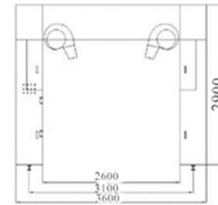

BD-WS500 Touch-Free Roll-Over Car Wash

Model	BD-WS500
Machine size (LxWxH)	130x360x295cm
Wash size (WxH)	200x200cm
Standard type	Top high pressure 2 sets Side high pressure 4 sets Foam system 1 set Wax system 1 set
Up/down & Swing type blower	2 sets (optional)
Under carriage	Optional
Rail length	8.5M
Water consumption	70L per vehicle
Power consumption	0.55kwh/vehicle
Wash speed	20 vehicles per hour
High pressure	40kg/cm2
Operation area	9500x400x360cm
Power supply	18.5kw

المملكة العربية السعودية - جدة تليفون 96626383394 فاكس 96626687424

جوال / 966544687393 / 966565384234 / 966591008032

albarakatgroup@gmail.com URL <http://www.youtube.com/user/saudixpress#q/u>

<http://albarakatauto.services.officelive.com/default.aspx>