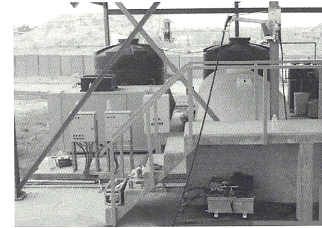

TRAIN PROGRESSION PULLING SYSTEM

The Train Progression Pulling System is designed to move the trains and wagons at constant speeds lower than the speeds that can be driven by its own engines. With some special mechanical without electrical equipment the wheels of the train are trapped by the system and after the pulling action is completed, the wheels are released. The equipment speed is under the control of an inverter and can be controlled manually. It can also be controlled by the washing systems main computer.