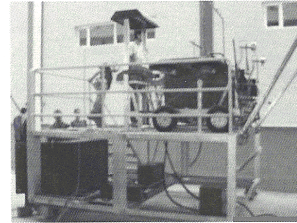

Alkone Co., Ltd شركة الكون النموذجية للتجهيزات المحدودة

000

HYDROWASH

www.alkonesuperclean.com
sales@alkonesuperclean.com
966564642814 / 966591008032

INTERNAL WASH ROBOT

Automatic Trailer and Container Internal Washing System is he revolutionary new system for washing and sanitizing the interiors of refrigerated trailers, containers and railroad cars. The robot sprays the cleaning detergent spreading inside the surface at its first move to the end of the trailer. On the return move all the pre-sprayed surface is washed with high pressure water and the dirty water is swept out again with high pressure water sprayed from the special nozzles under the robot. Another cycle can take place for sanitizing. This action is fully PLC Controlled automatical and takes a little time.