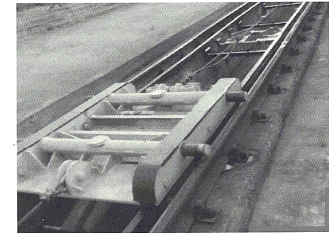

Alkone Co., Ltd شركة الكون النموذجية للتجهيزات المحدودة

000

HYDROWASH

www.alkonesuperclean.com
sales@alkonesuperclean.com
966564642814 / 966591008032

INTERNAL WASH ROBOT

Automatic Trailer and Container Internal Washing System is he revolutionary new system for washing and sanitizing the interiors of refrigerated trailers, containers and railroad cars. The robot sprays the cleaning detergent spreading inside the surface at its first move to the end of the trailer. On the return move all the pre-sprayed surface is washed with high pressure water and the dirty water is swept out again with high pressure water sprayed from the special nozzles under the robot. Another cycle can take place for sanitizing. This action is fully PLC Controlled automatical and takes a little time.

TRAIN PROGRESSION PULLING SYSTEM

The Train Progression Pulling System is designed to move the trains and wagons at constant speeds lower than the speeds that can be driven by its own engines. With some special mechanical without electrical equipment the wheels of the train are trapped by the system and after the pulling action is completed, the wheels are released. The equipment speed is under the control of an inverter and can be controlled manually. It can also be controlled by the washing systems main computer.