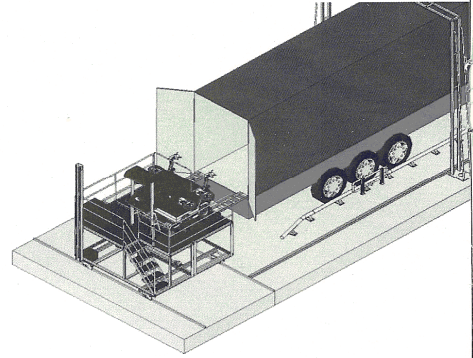

Alkone Co., Ltd شركة الكون النموذجية للتجهيزات المحدودة

000

HYDROWASH

www.alkonesuperclean.com
sales@alkonesuperclean.com
966564642814 / 966591008032

INTERNAL WASH ROBOT

Automatic Trailer and Container Internal Washing System is he revolutionary new system for washing and sanitizing the interiors of refrigerated trailers, containers and railroad cars. The robot sprays the cleaning detergent spreading inside the surface at its first move to the end of the trailer. On the return move all the pre-sprayed surface is washed with high pressure water and the dirty water is swept out again with high pressure water sprayed from the special nozzles under the robot. Another cycle can take place for sanitizing. This action is fully PLC Controlled automatical and takes a little time.