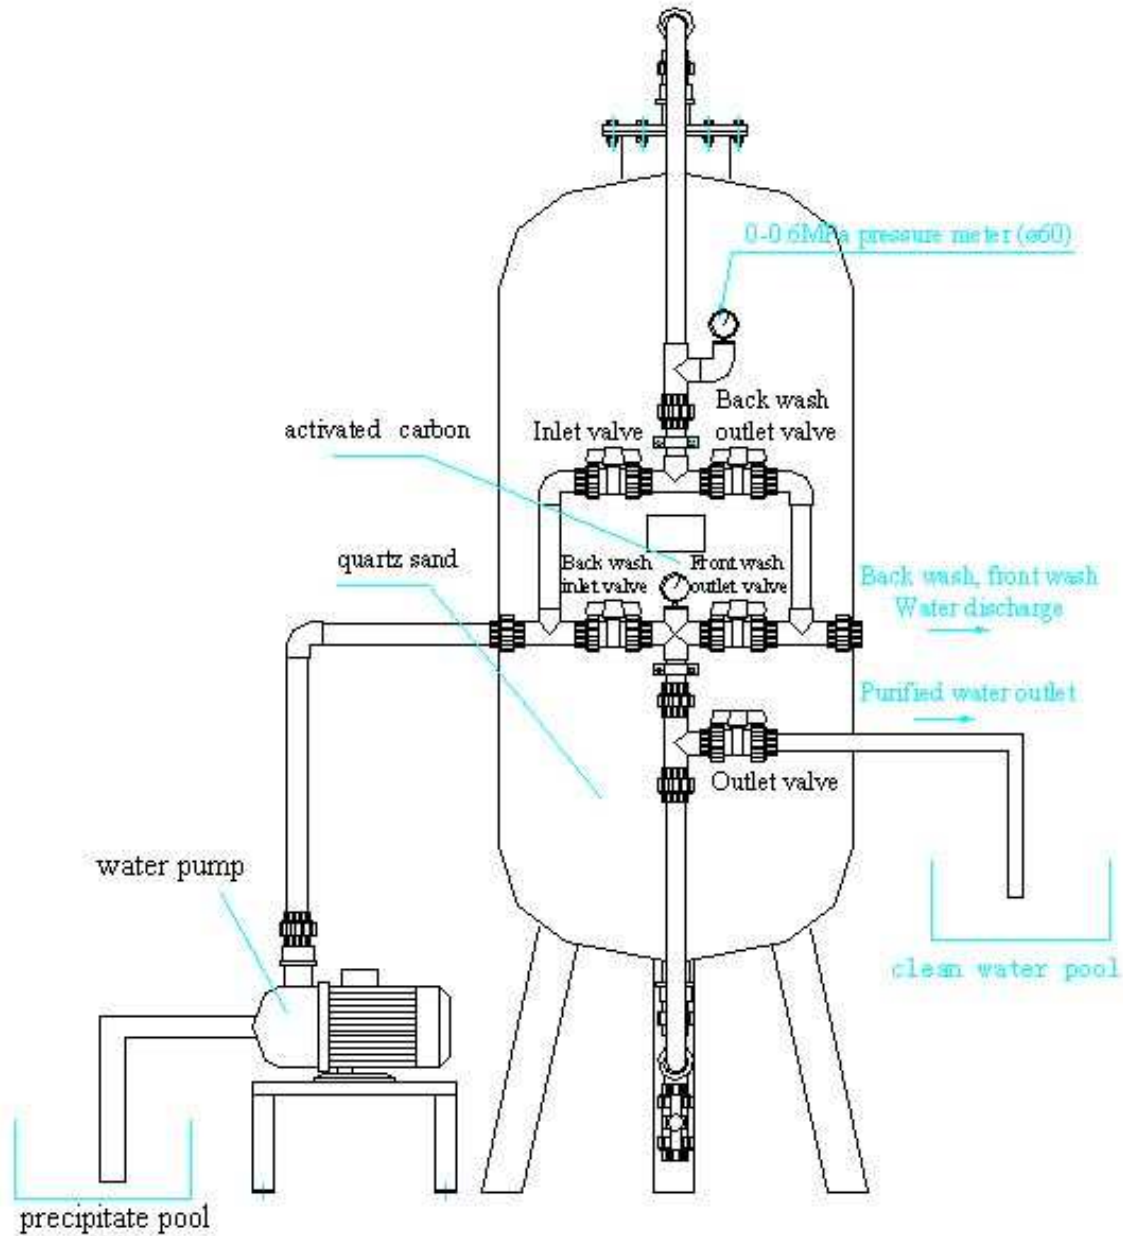

Alkone Co, Ltd شركة الكون النموذجية للمعدات المحدودة

The machine rotated 90 Degree's picture