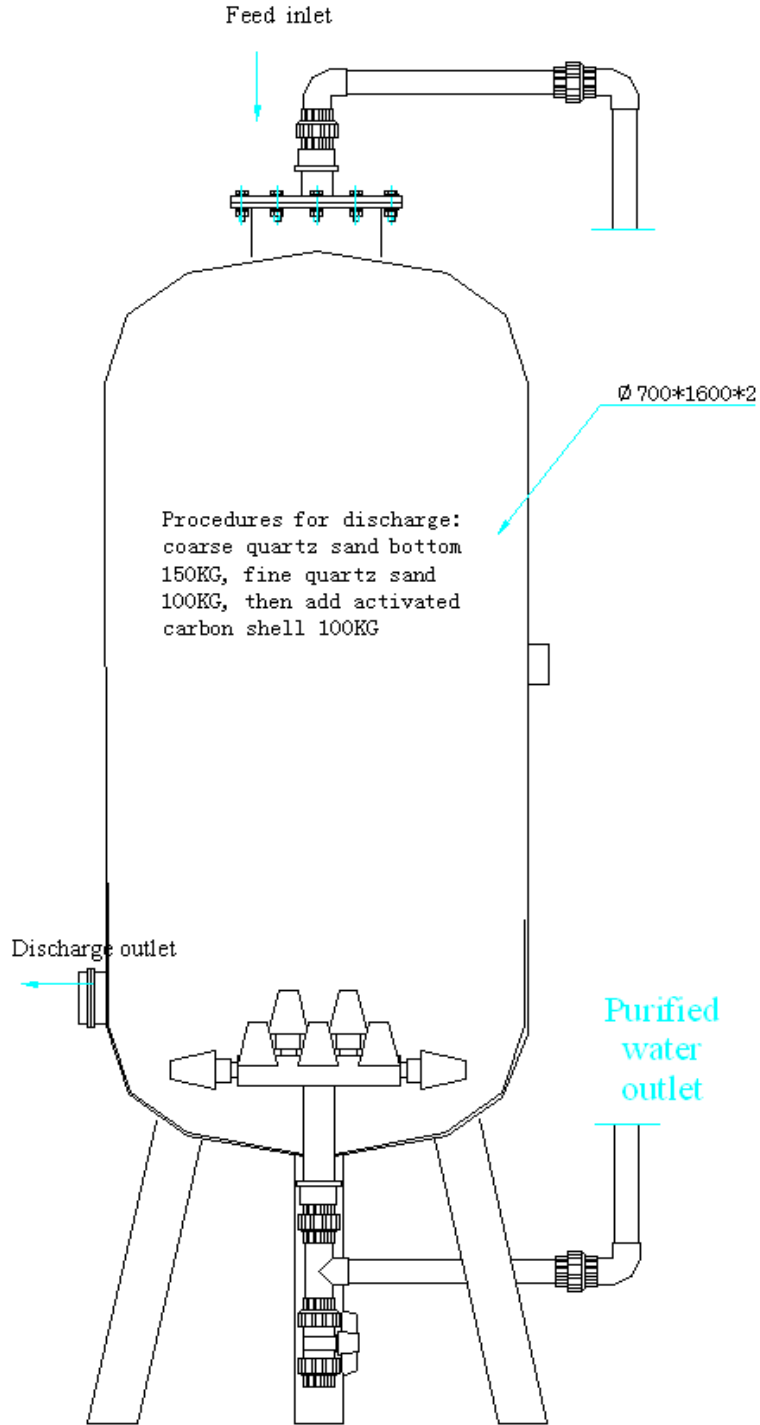

Alkone Co.,Ltd شركة الكون النموذجية للمعدات المحدودة