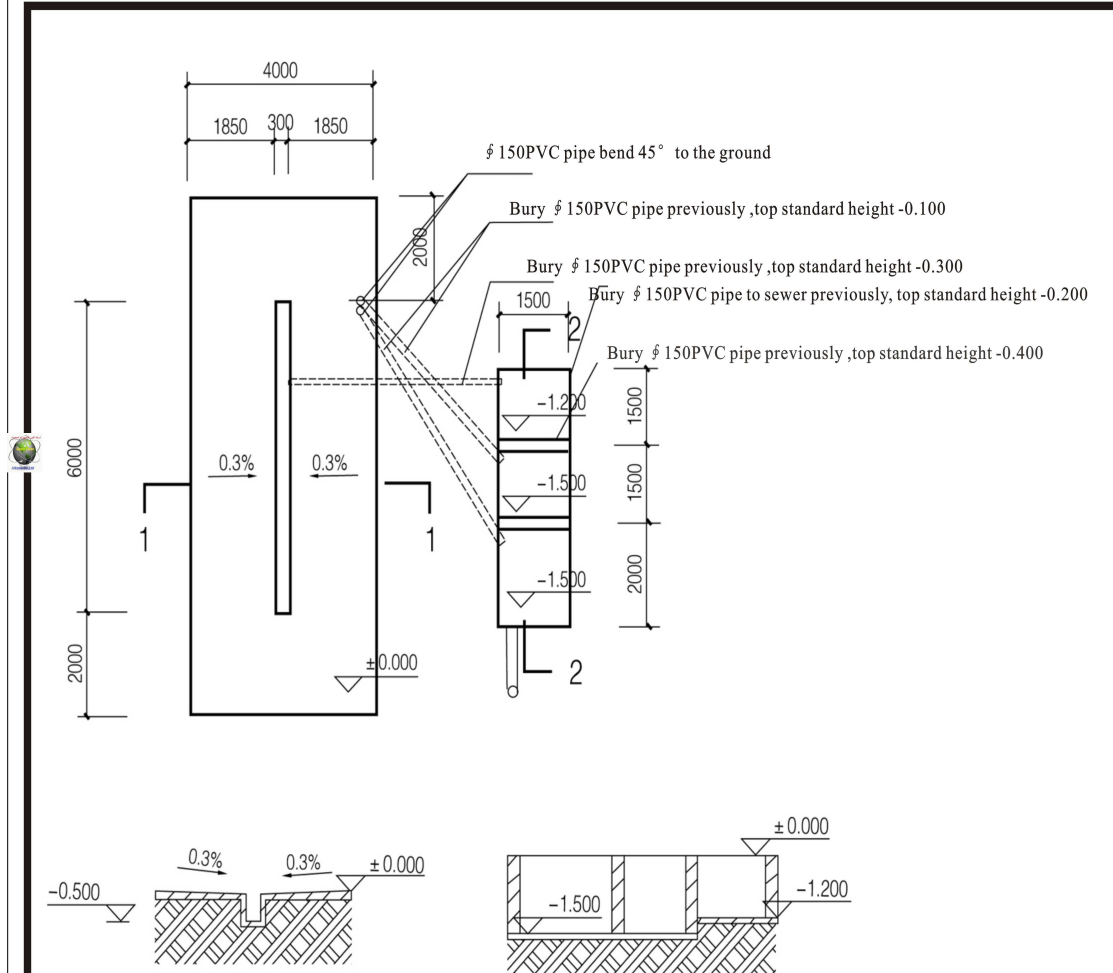

شركة الكون النموذجية للتجهيزات المحدودة Alkone Co, Ltd

مخطط التمديدات واعمال السباكة الخاص بالمغاسل الأتوماتيكية